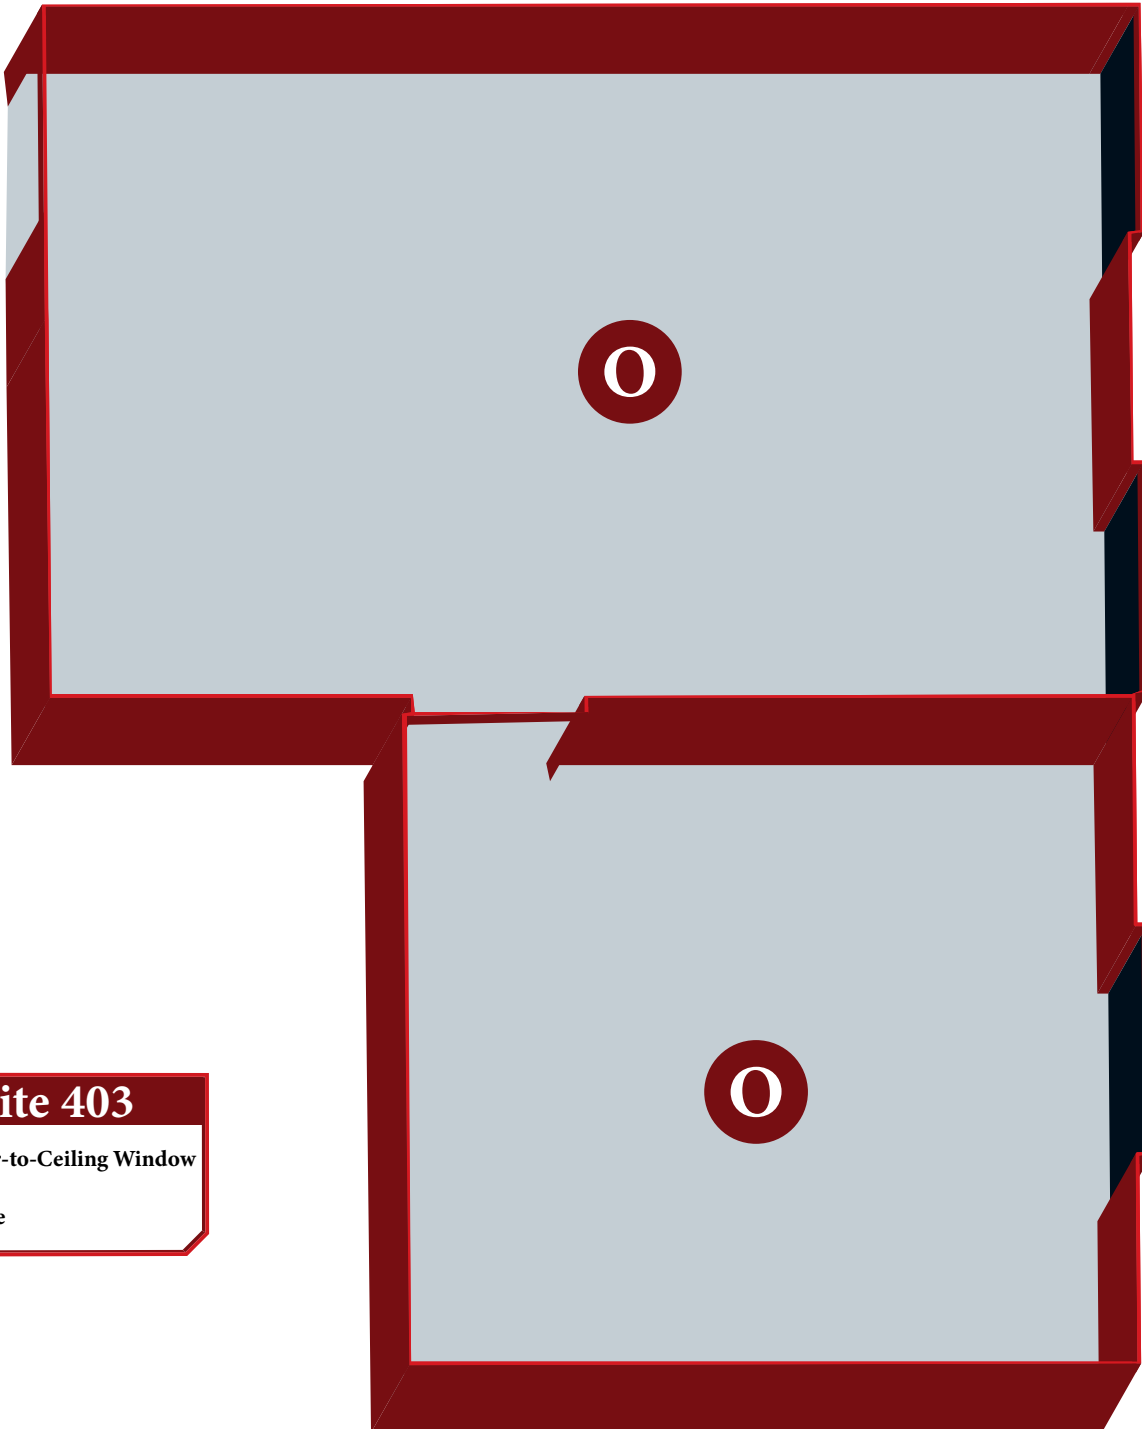

Suite 403

- Floor-to-Ceiling Window
- Office

CONTACT

James Chamberlin | Facilities Manager
361.866.7703 | James.Chamberlin@vbtex.com

Tammy Maness | Executive Assistant
361.866.7708 | Tammy.Maness@vbtex.com